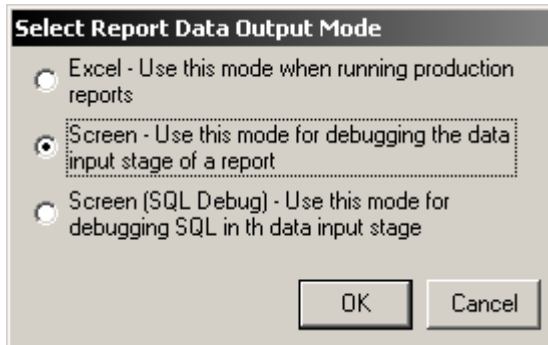

Viewing the raw data before it's passed through to Excel

Did you know you can view the raw data of a report before it's passed through to Excel? This can be very useful if you need to quickly check to see if you are getting the right data from your container or that your filters and/or parameters are working correctly without waiting for the data to render into Excel.

How to Switch the Output Mode to Screen (data view)

1. Open your Report Manager
2. Right click on Home and select "Switch Output Mode"

3. Select the “Screen” mode and click OK

4. Now highlight the Report you are working on and run as normal